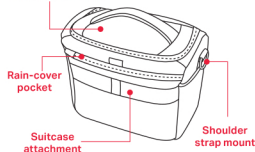

Tips, Warranty & Term of use

1x CORE Shoulder Bag 10L

2x CORE Divider SB 10

1x Raincover

1x Shoulder Strap

2x CORE Divider Basic M

Main compartment

Shoulder Bag 10L

Exterior Dimensions:
30x21x26cm

Interior Dimensions:
26x16x23cm

Weight:
0.83kg

Website: www.calumet.info

Manuals: www.calumet.info/manuals

Mail us: support@calumet.info

Manufacturer:
Sansa Europe Sp. z o.o.
ul. Wersalska 47/75
Lodz 91-212, Poland