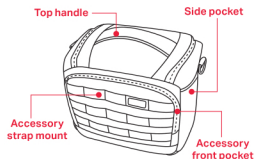

Tips, Warranty & Term of use

1x CORE Shoulder Bag 10L

2x CORE Divider SB 10

1x Raincover

1x Shoulder Strap

2x CORE Divider Basic M

Main compartment

Shoulder Bag 10L

Exterior Dimensions:
30x21x26cm

Interior Dimensions:
26x16x23cm

Weight:
0.83kg

Website: www.calumet.info

Manuals: www.calumet.info/manuals

Mail us: support@calumet.info

Manufacturer:
Sansa Europe Sp. z o.o.
ul. Wersalska 47/75
Lodz 91-212, Poland