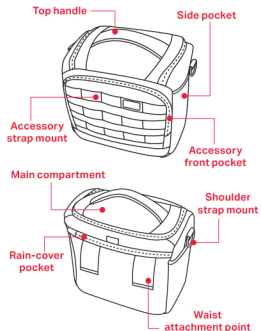

Tips, Warranty & Term of use

1x CORE Shoulder Bag 5L

1x Shoulder Strap

2x CORE Divider SB 5

1x Raincover

### Shoulder Bag 5L

Exterior Dimensions:  
27x17x24.5cm

Interior Dimensions:  
22x11.5x21cm

Weight:  
0.67kg

CORE Shoulder Bag 5L

Website: [www.calumet.info](http://www.calumet.info)

Manuals: [www.calumet.info/manuals](http://www.calumet.info/manuals)