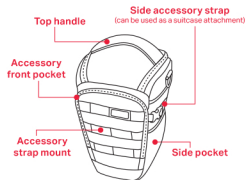

Tips, Warranty & Term of use

1x CORE Zoom Bag 10L

1x Raincover

1x CORE Divider ZD L

1x CORE Divider ZM L

1x Shoulder Strap

Zoom Bag 8L

Exterior Dimensions:
21x21x32cm